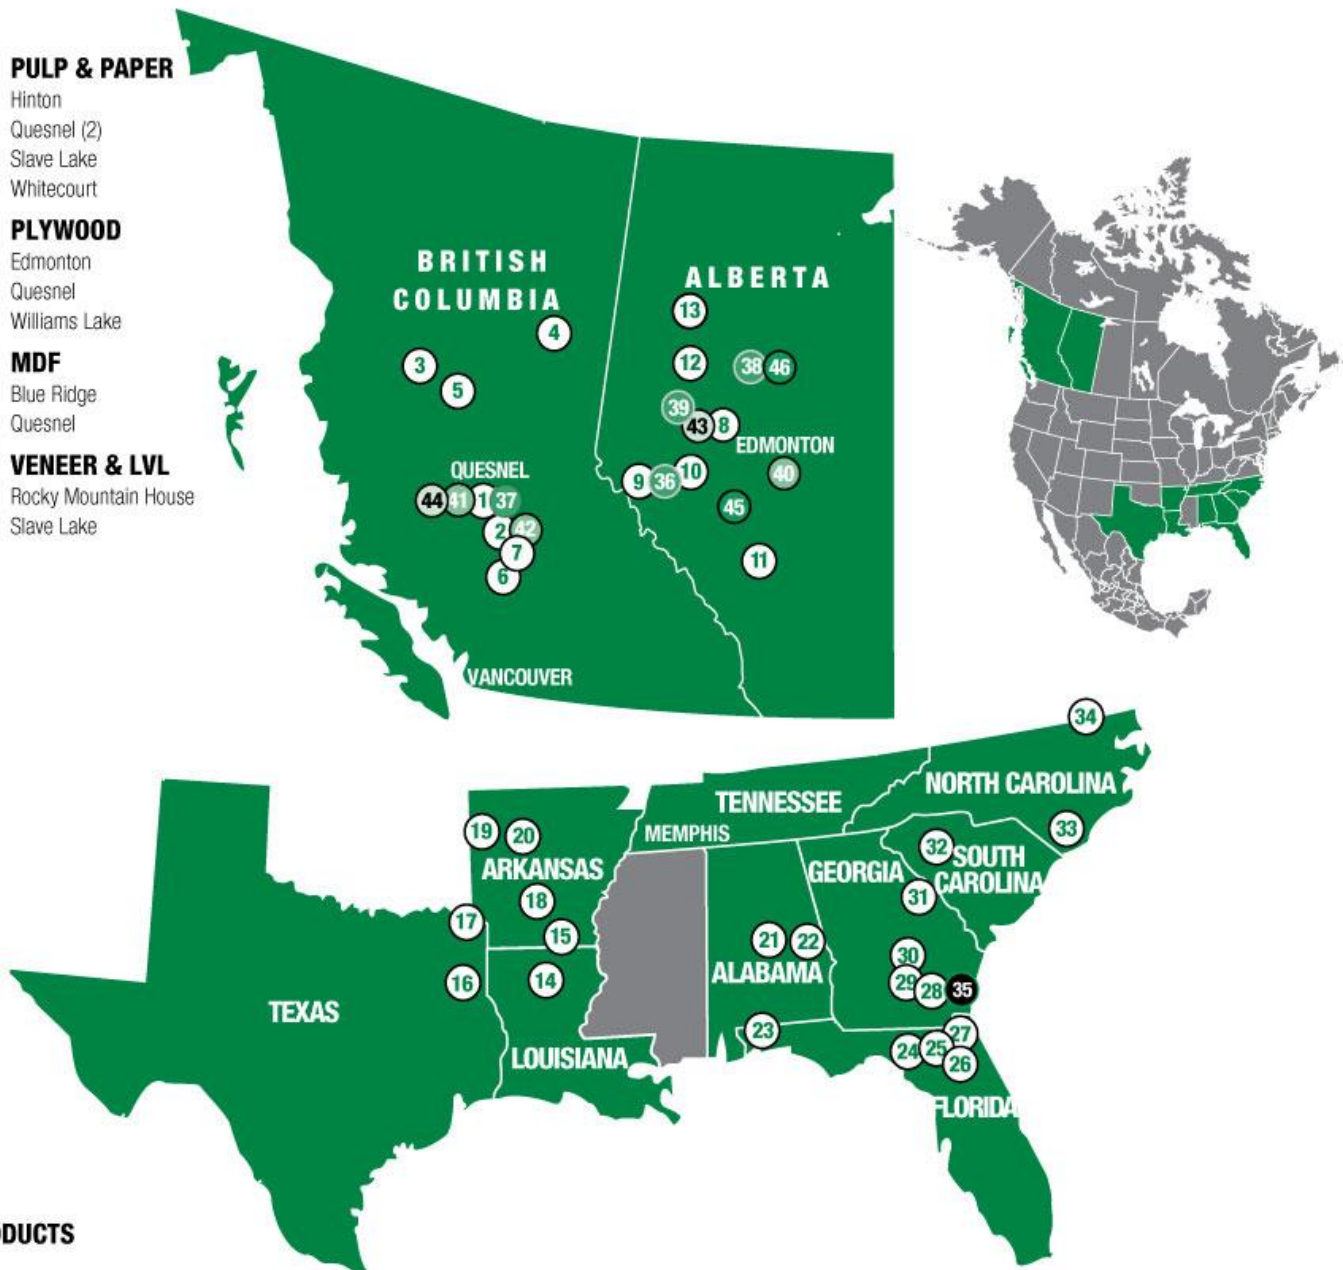

0 LUMBER

Canada

1. Quesnel
2. Williams Lake
3. Smithers
4. Chetwynd
5. Fraser Lake
6. Chasm
7. 100 Mile House
8. Blue Ridge
9. Hinton
10. Edson
11. Sundre
12. High Prairie
13. Manning

0 PULP & PAPER

36. Hinton
37. Quesnel (2)
38. Slave Lake
39. Whitecourt

0 PLYWOOD

40. Edmonton
41. Quesnel
42. Williams Lake

0 MDF

43. Blue Ridge
44. Quesnel

0 VENEER & LVL

45. Rocky Mountain House
46. Slave Lake

0 LUMBER U.S.

14. Joyce
15. Huttig
16. Henderson
17. New Boston
18. Leola
19. Mansfield
20. Russellville
21. Maplesville
22. Opelika
23. McDavid
24. Perry
25. Lake Butler
26. Maxville
27. Whitehouse
28. Blackshear
29. Fitzgerald
30. Dudley
31. Augusta
32. Newberry
33. Armour
34. Seaboard

0 SPECIALTY PRODUCTS

35. Blackshear

OPERATIONS

West Fraser is a North American wood products company. Our main product is lumber (spruce/pine/fir (“SPF”) and southern yellow pine (“SYP”)). We also produce panels (plywood, MDF and LVL), pulp (NBSK and BCTMP), newsprint, specialty products, wood chips and energy. The operations located in western Canada manufacture all of the products described above except SYP lumber. The sawmills located in the southern United States produce SYP lumber, specialty products and wood chips.