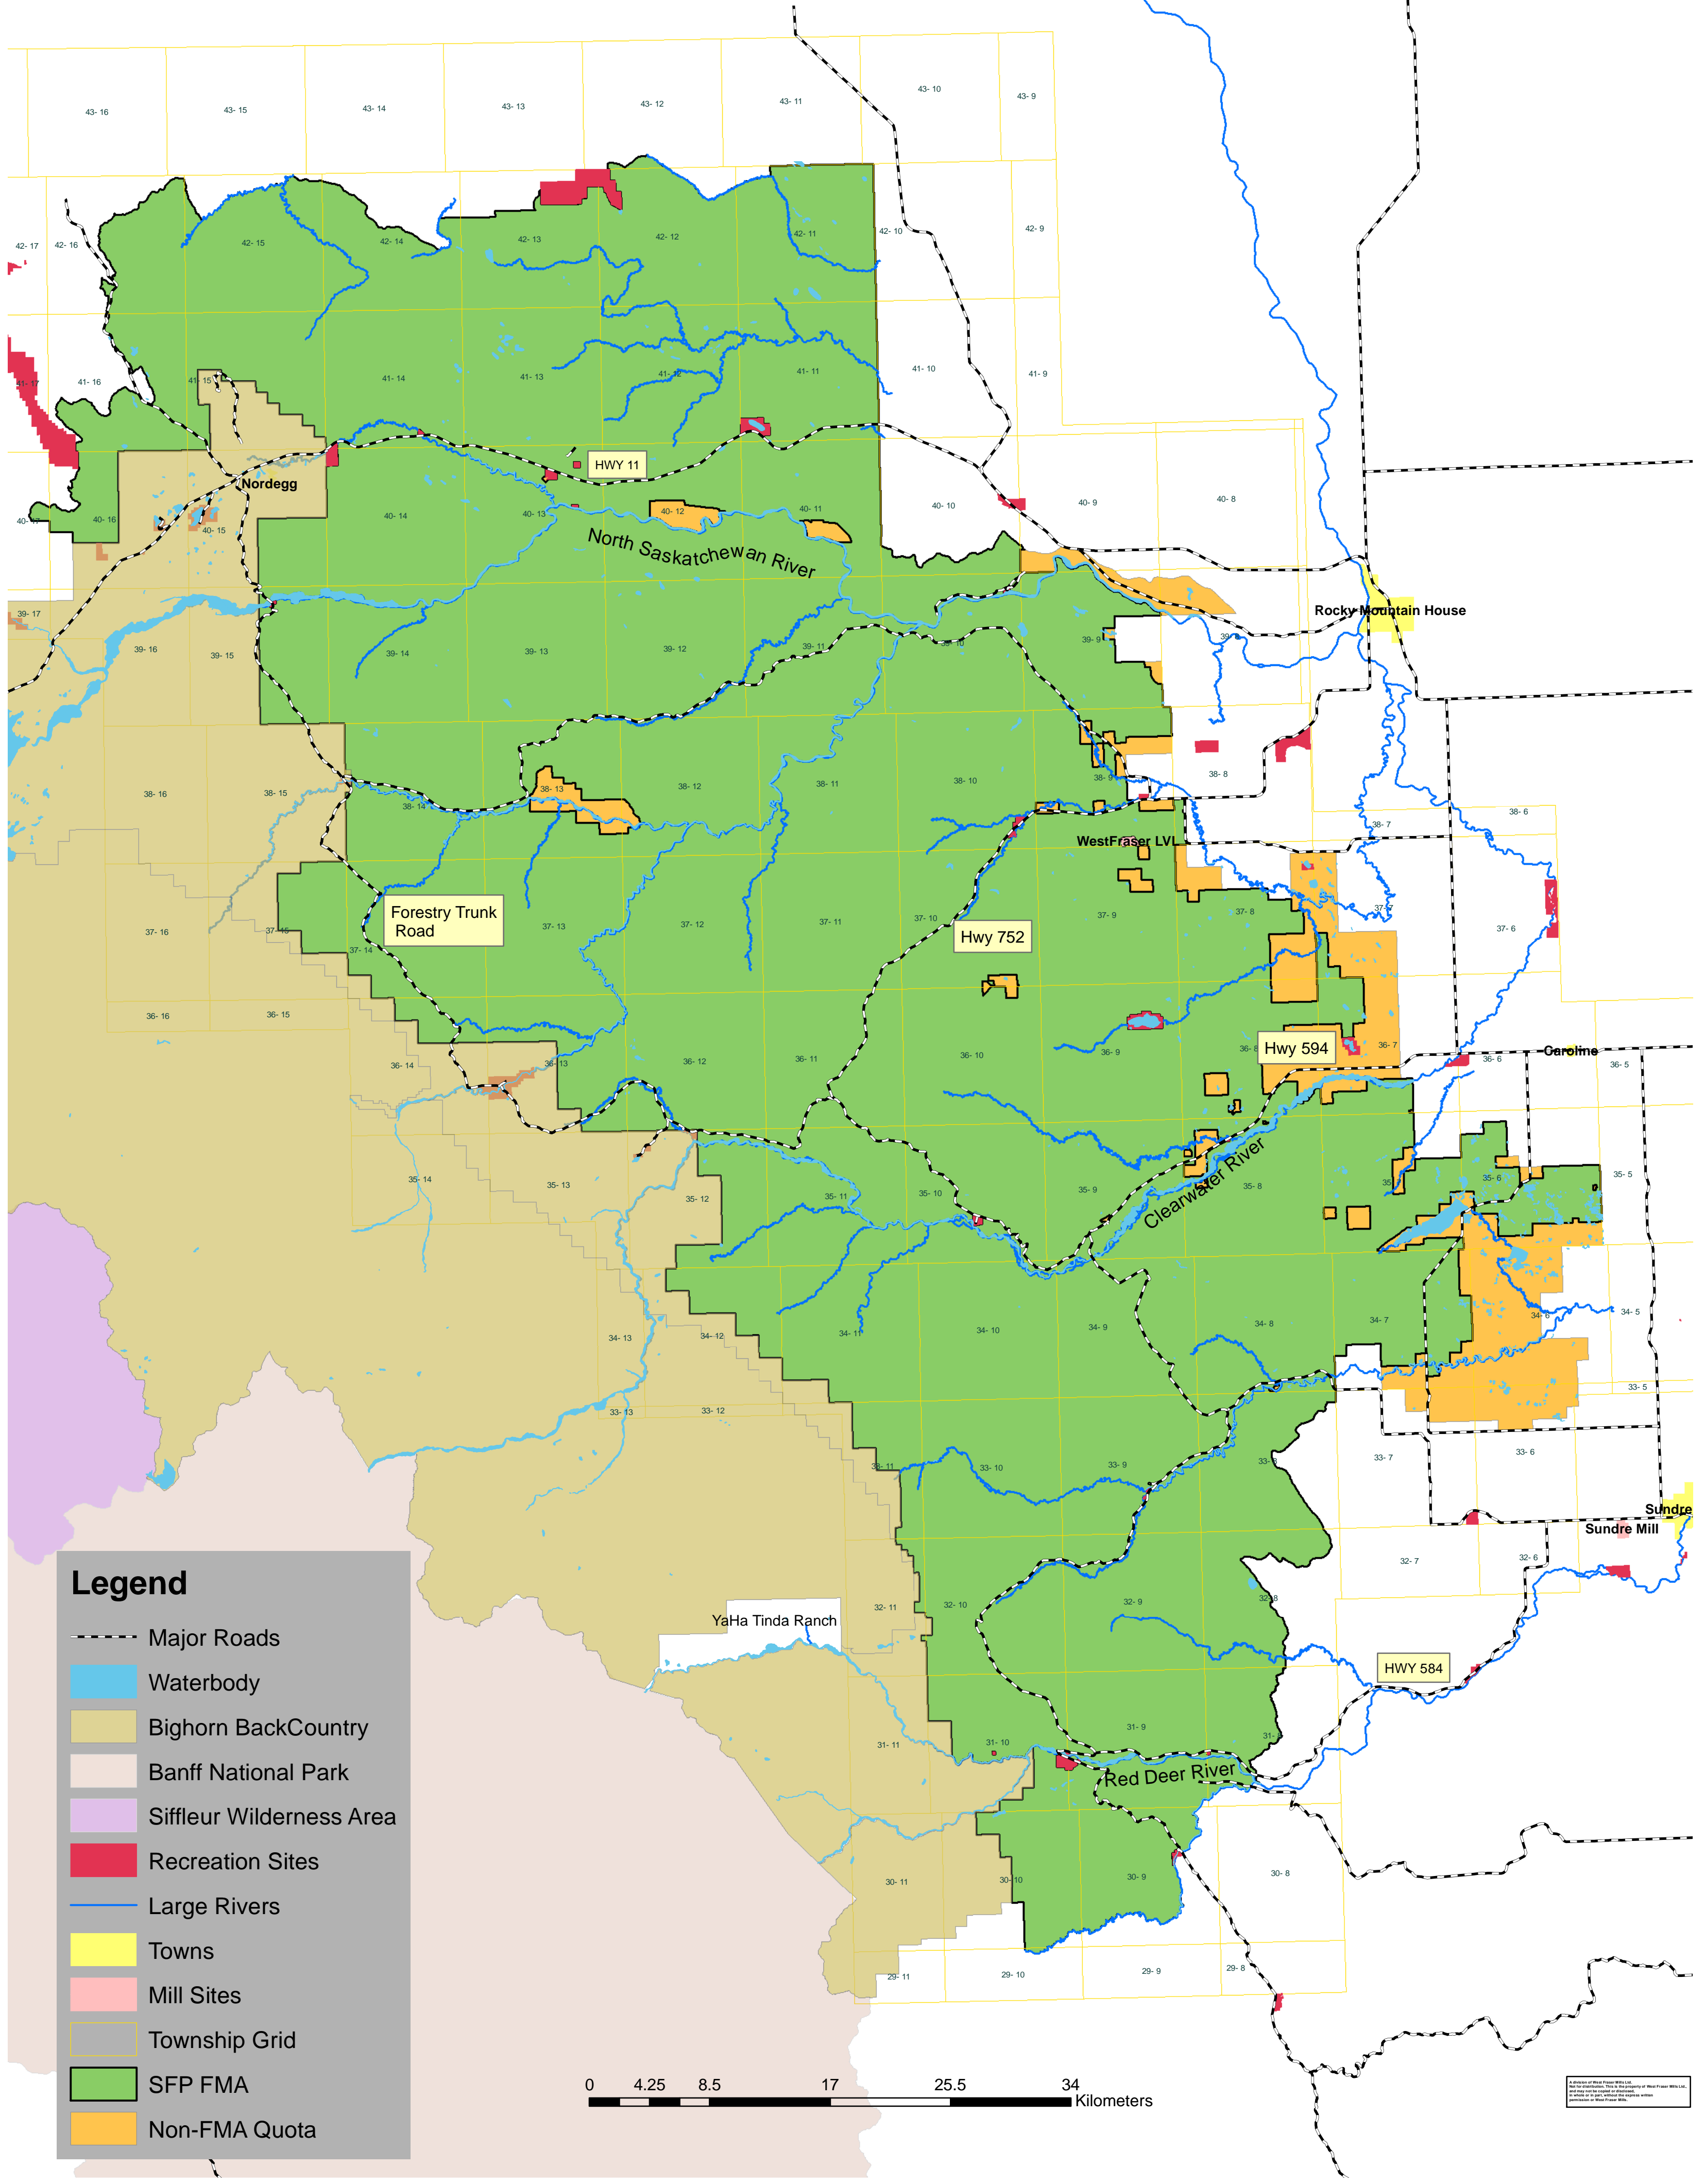

Sundre Forest Products Inc.

Sundre Forest Products
A division of West Fraser Mills Ltd.

March, 2014

Legend

- --- Major Roads
- Waterbody
- Bighorn BackCountry
- Banff National Park
- Siffleur Wilderness Area
- Recreation Sites
- Large Rivers
- Towns
- Mill Sites
- Township Grid
- SFP FMA
- Non-FMA Quota